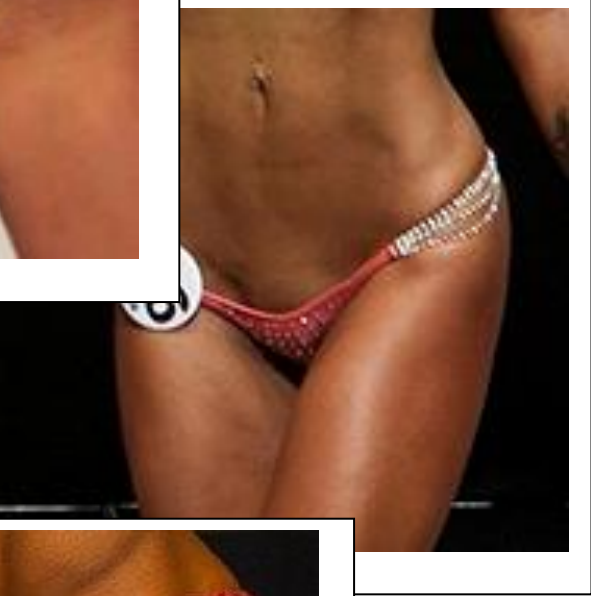

# UKBFF RULES BIKINI AND SHOES STYLES AND SIZES

**YES** – This is in line with the UKBFF Bikini standard

**NO** – This is too small and the athlete will be asked to change her bikini

**YES**

PERFECT BIKINIS IN SHAPE AND SIZE.

These are examples of Bikinis that are TOO small. The athlete will be asked to change her Bikini or will not be allowed to go on stage.

**NO**

These are examples of  
Bikinis bottoms are  
perfect in shape and size